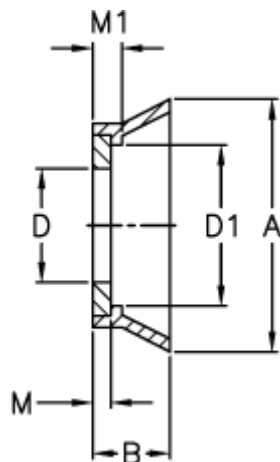

Data Sheet

Article number: 03601008

Description: Rubber seal RELS 8

Measures

A = 17.8

B = 5.1

D = 8.25

D1 = 12.4

M = 1.20

M1 = 1.4